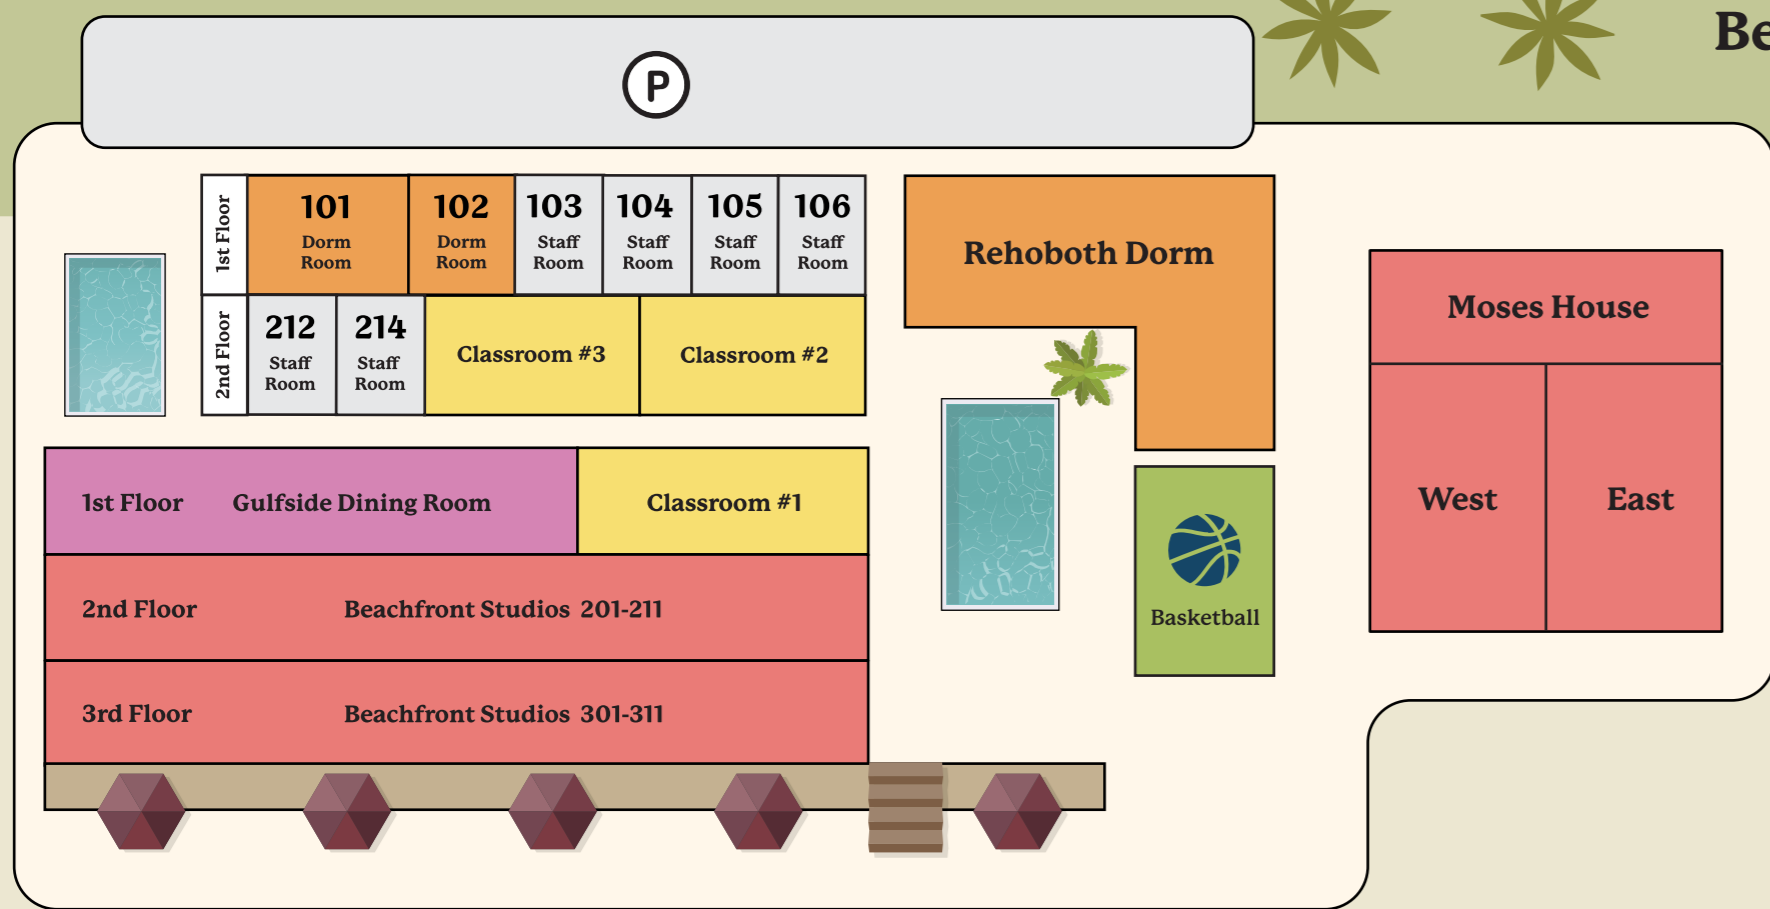

(850) 234-2502

Front Beach Road Hwy 98-A

Front Beach Road Hwy 98-A

Gulf of Mexico

Legend

- GROUP ACCOMMODATIONS
- FAMILY ACCOMMODATIONS
- KITCHENS
- DINING ROOMS
- MEETING ROOMS
- PARKING
- AMENITIES
- GAZEBOS
- GIFT SHOP / COFFEE SHOP / THE GRILL