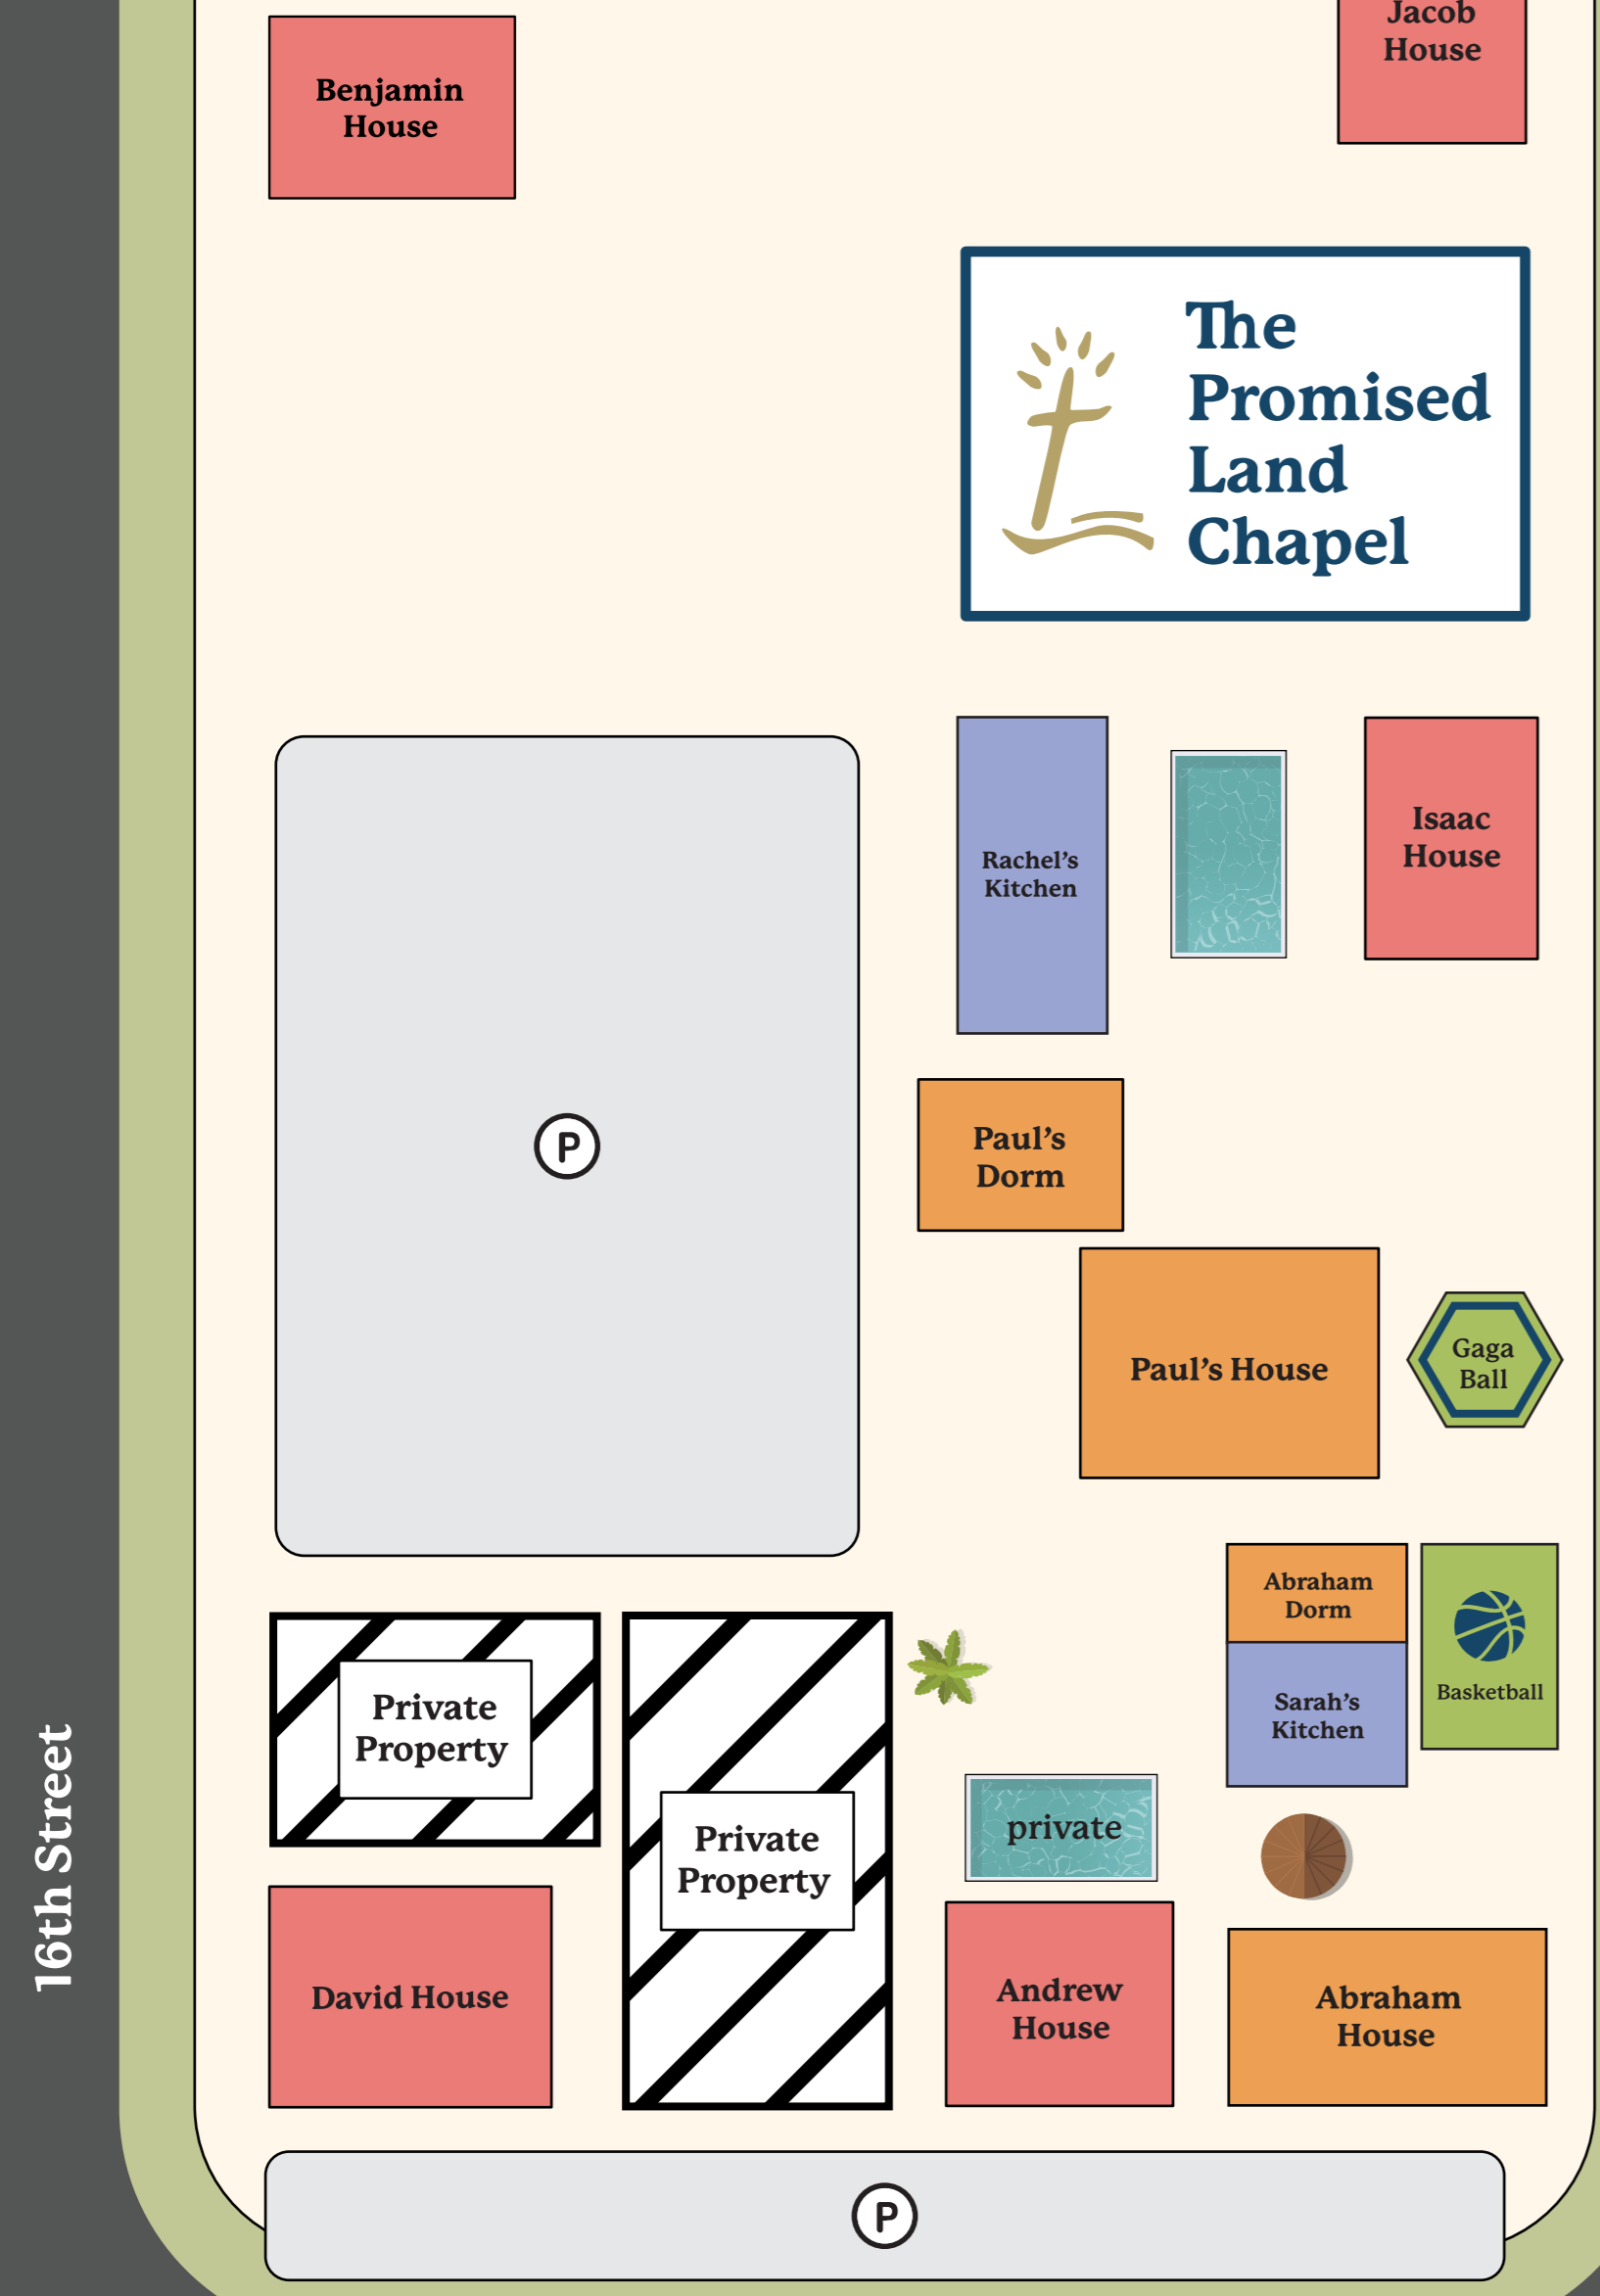

(850) 234-2502

Front Beach Road Hwy 98-A

Front Beach Road Hwy 98-A

Gulf of Mexico

Legend

- GROUP ACCOMMODATIONS
- FAMILY ACCOMMODATIONS
- KITCHENS
- DINING ROOMS
- MEETING ROOMS
- PARKING
- AMENITIES
- GAZEBOS
- GIFT SHOP / COFFEE SHOP / THE GRILL