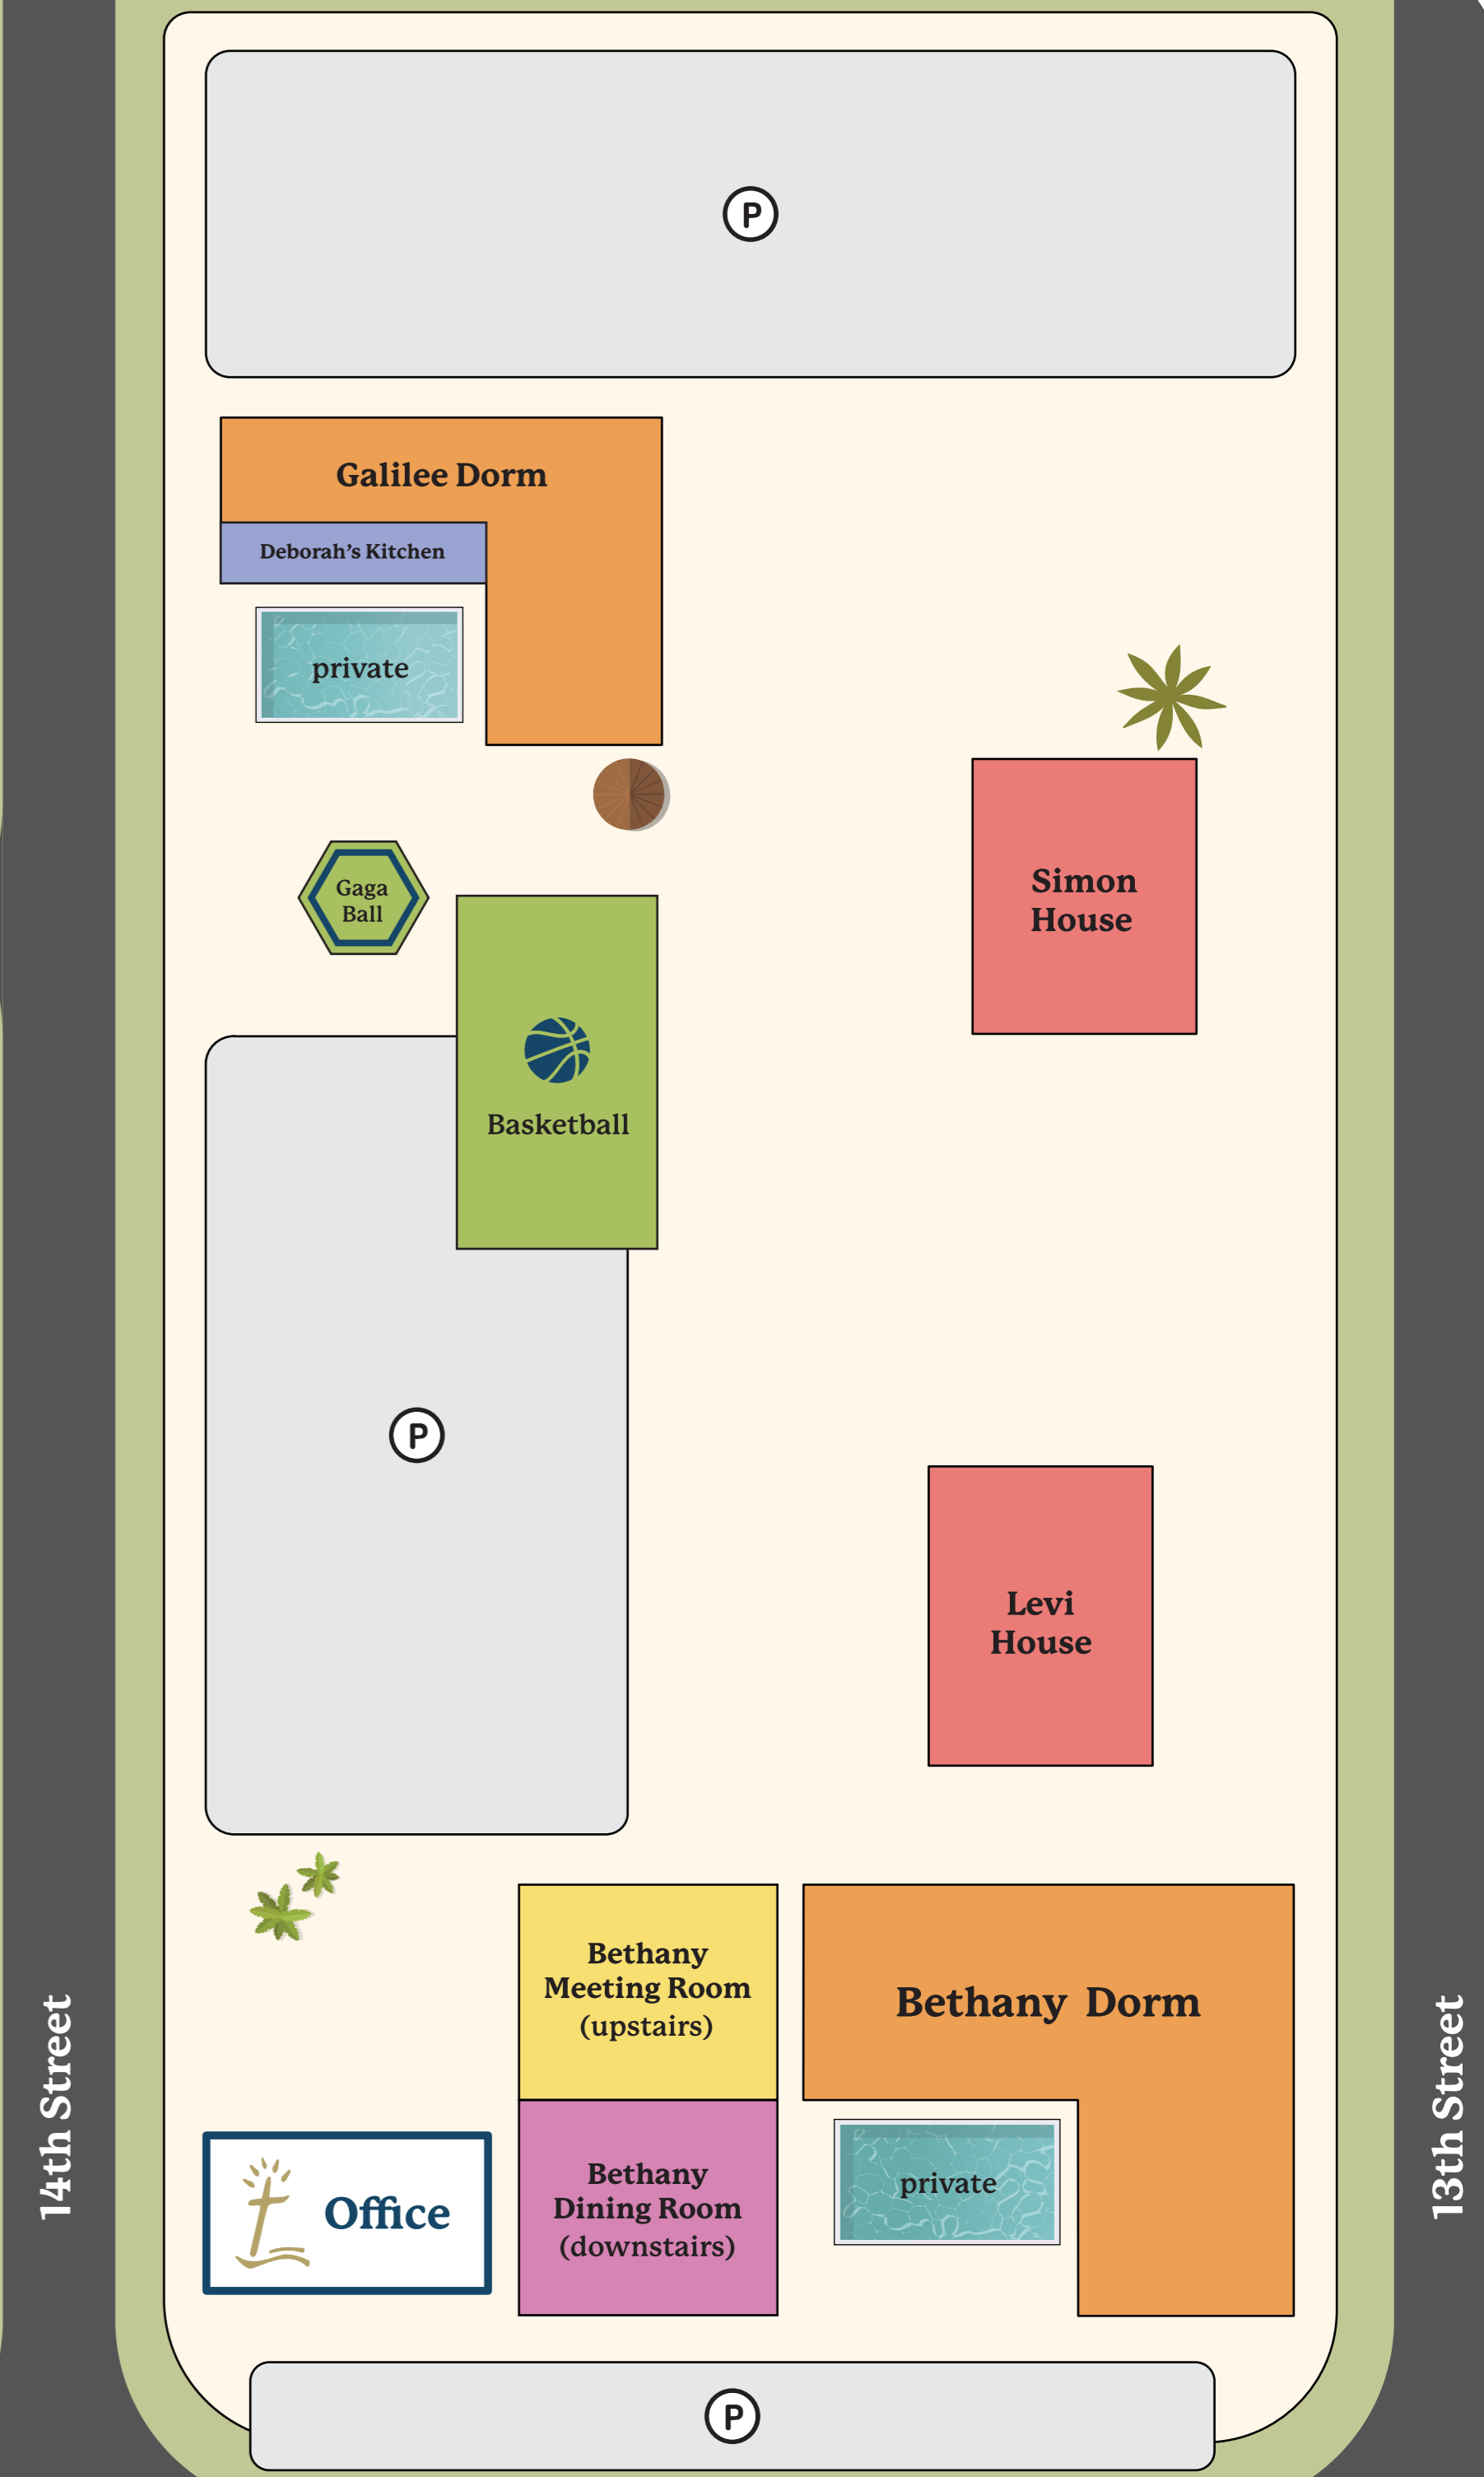

(850) 234-2502

Front Beach Road Hwy 98-A

Front Beach Road Hwy 98-A

Gulf of Mexico

Legend

- GROUP ACCOMMODATIONS
- FAMILY ACCOMMODATIONS
- KITCHENS
- DINING ROOMS
- MEETING ROOMS
- PARKING
- AMENITIES
- GAZEBOS
- GIFT SHOP / COFFEE SHOP / THE GRILL